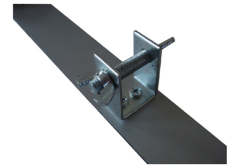

506
Hanger

507
Stopper

508
Stopper

509
Stopper

510
Stopper

511
Stopper

512
Non-Slip Rubber

513
Paper Holder

514
Glass Holder

515
Hinge

516
Folding Hinge

517
Table Connection

518
Lower Table

519
Interconnection

520
Adjust Key

521
Flange

522
T Connector

523
Corner Connector

524
Hinge Part

525
Connector

526
Steering Joint

527
Endcap 68mm

528
Endcap 90mm

529
Endcap

530
Endcap 120mm

531
Endcap Convex

532
Endcap 162mm

533
Led Light

534
Rondo Corner
32mm

535
Rondo Corner
32mm

536
Corner 32mm

537
Rondo Corner
25mm