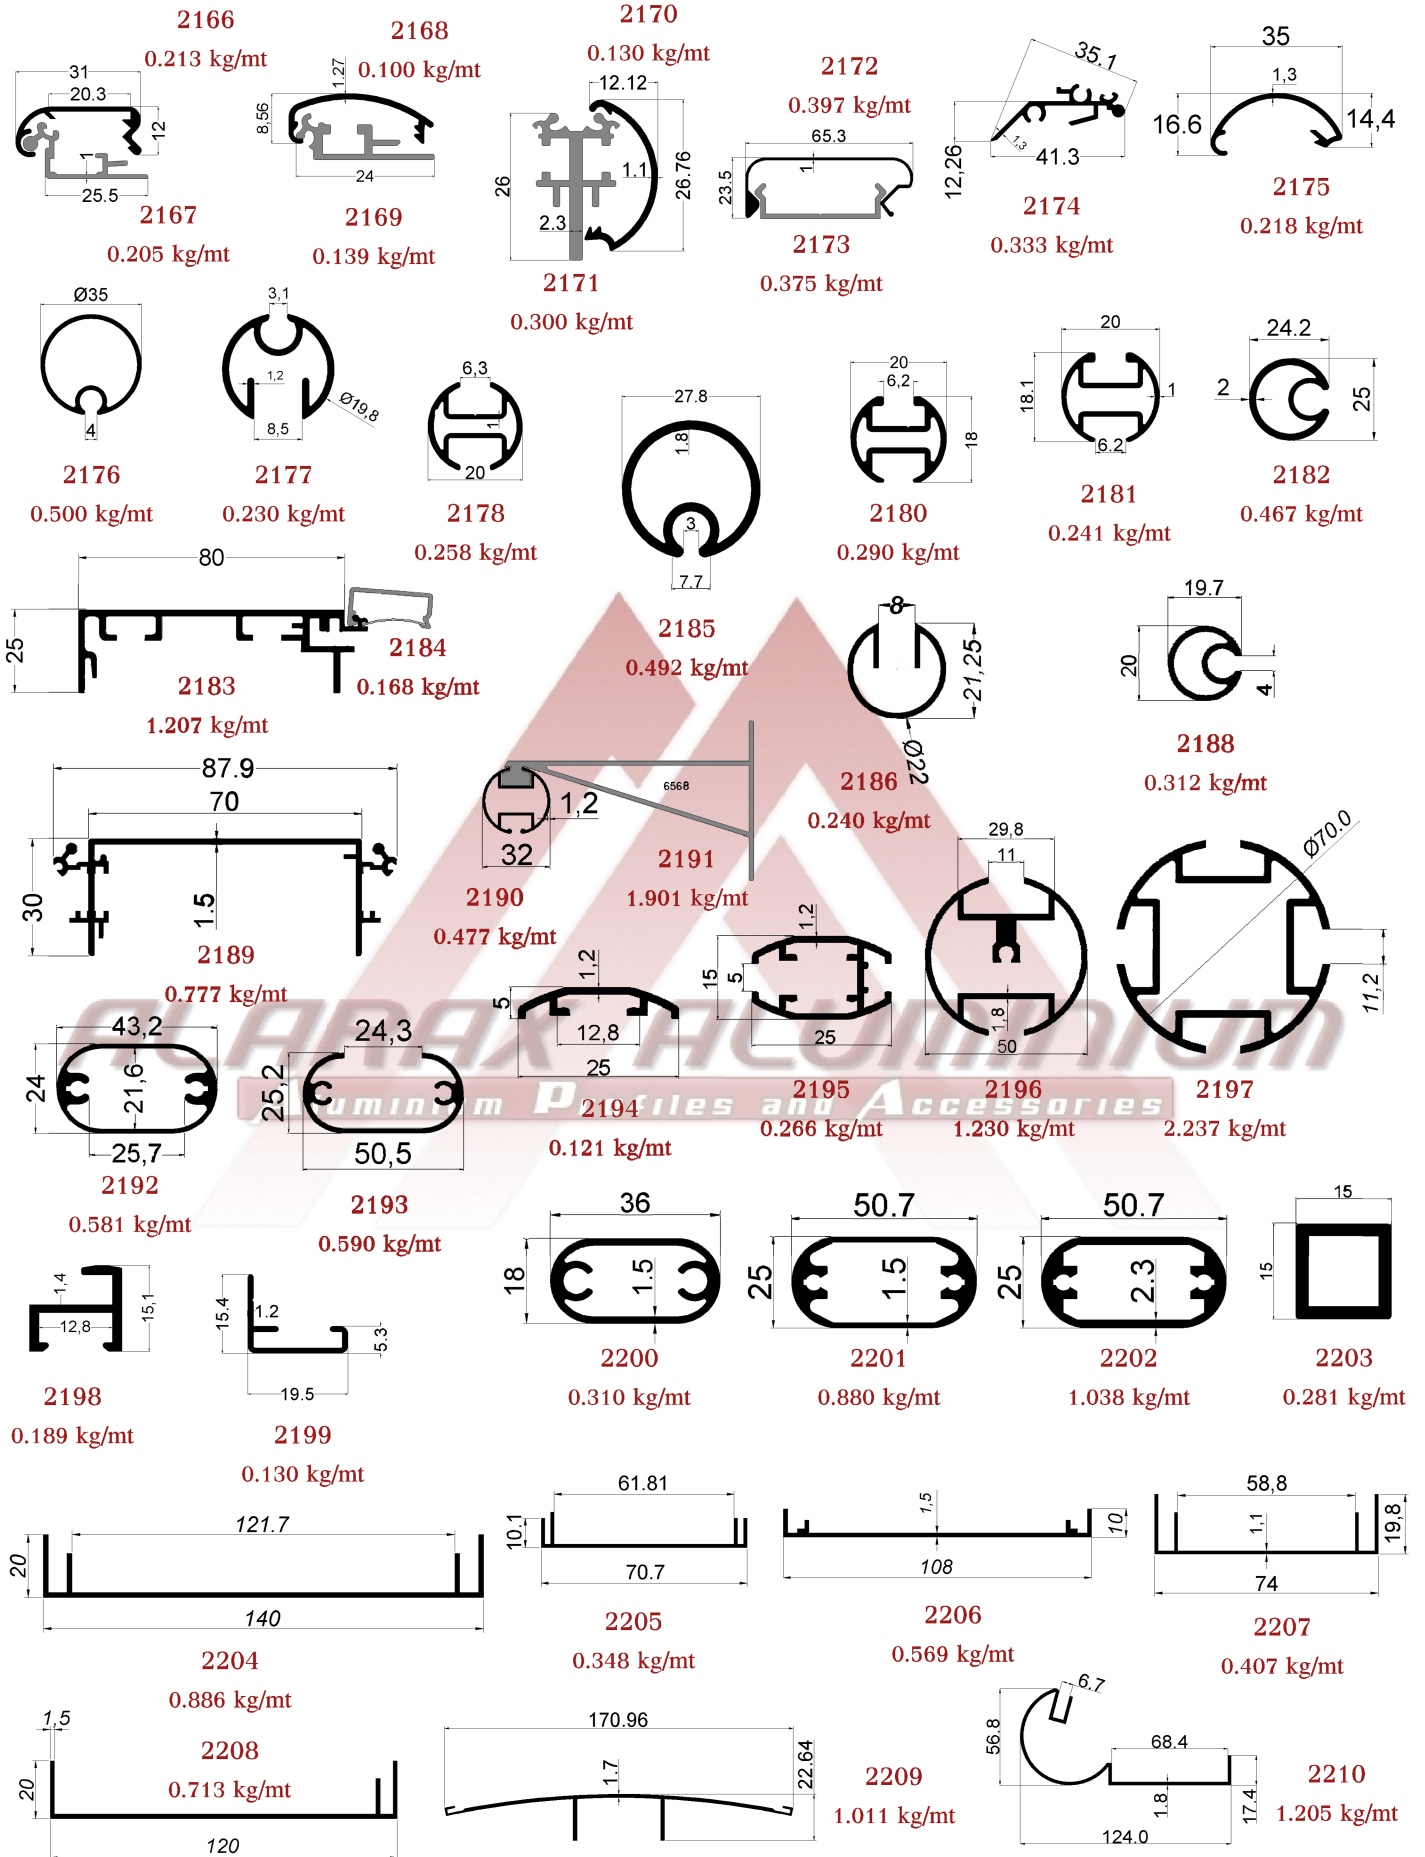

ADVERTISING PROFILES

ADVERTISING ACCESSORIES

500
Corner

501
Plastic Corner

502
Crocodile Mouth

503
Crocodile mouth

504
Corner

505
Connector

522
T Connector

523
Corner Connector

524
Hinge Part

525
Connector

526
Steering Joint

527
Endcap 68mm

528
Endcap 90mm

529
Endcap

530
Endcap 120mm

531
Endcap Convex

532
Endcap 162mm

533
Led Light

534
Rondo Corner
32mm

535
Rondo Corner
32mm

536
Corner 32mm

537
Rondo Corner
25mm

538
Rondo Corner
25mm

539
Corner

540
Spring

541
Polystyrene Back

542
Transparent PVC
Sheet

543
Connector

544
Profile Holder

545
Spring